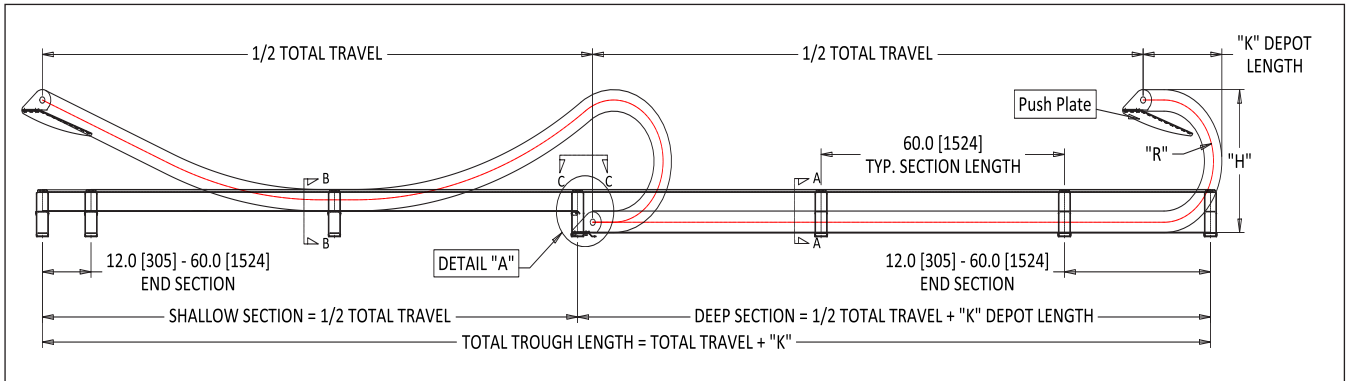

LONG TRAVEL SOLUTIONS | GUIDE TROUGH SYSTEMS

GUIDE TROUGH SYSTEM (LOWERED MOUNTING HEIGHT)

Dimensions in inches (mm)

GUIDE TROUGH SYSTEM (HIGH MOUNTING HEIGHT)

SEE NEXT PAGE FOR END VIEW LAYOUTS

LONG TRAVEL SOLUTIONS | GUIDE TROUGH SYSTEMS

GUIDE TROUGH SYSTEM END VIEWS

Dimensions in inches (mm)