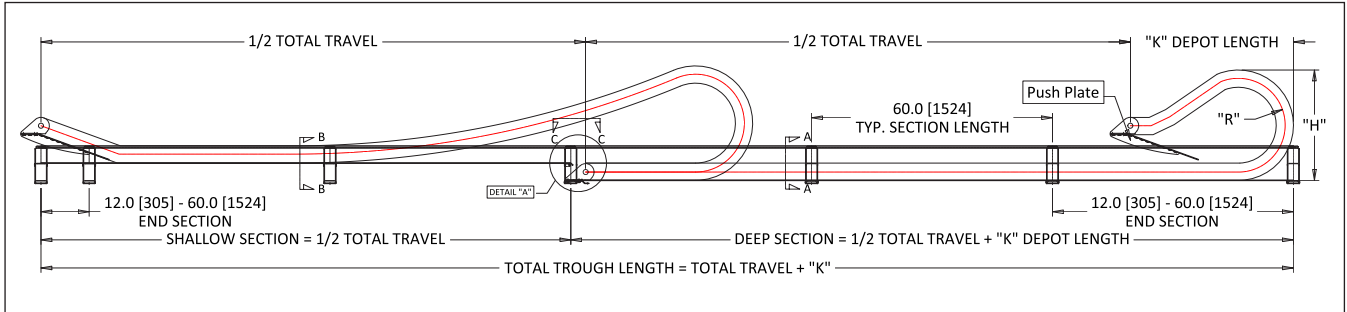

LONG TRAVEL SOLUTIONS | GUIDE TROUGH SYSTEMS

GUIDE TROUGH SYSTEM (LOWERED MOUNTING HEIGHT)

Dimensions in inches (mm)

GUIDE TROUGH SYSTEM (HIGH MOUNTING HEIGHT)

SEE NEXT PAGE FOR END VIEW LAYOUTS

LONG TRAVEL SOLUTIONS | GUIDE TROUGH SYSTEMS

GUIDE TROUGH SYSTEM END VIEWS

Dimensions in inches (mm)