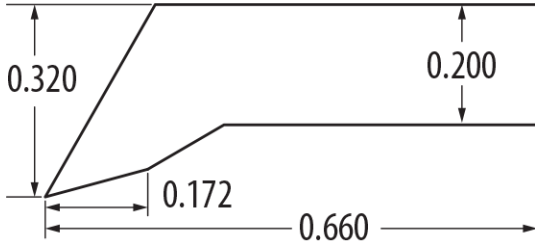

TFW 1/2 WIPER, CHANNEL & GUARD

DYNATECT WAY WIPERS

WIPER & CHANNEL
(Can be purchased as separate units)

TFW-1/2 WIPER, POLYURETHANE
PN0484328

TFC-1/2 CHANNEL FOR 1/2" WIPER
PN0484342

TFG-1/2 GUARD FOR 1/2" WIPER
PN0484347