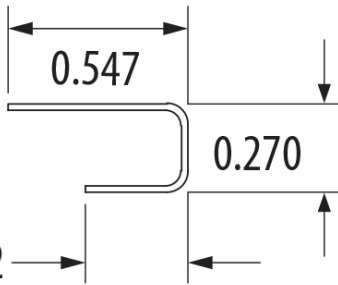

TFW 1/2 WIPER, CHANNEL & GUARD

DYNATECT WAY WIPERS

WIPER & CHANNEL
(Can be purchased as separate units)

TFW-1/2 WIPER, POLYURETHANE
PN0484328

TFC-1/2 CHANNEL FOR 1/2" WIPER
PN0484342

TFG-1/2 GUARD FOR 1/2" WIPER
PN0484347

TFW 1/2 WIPER

TFC-1/2 CHANNEL
for TFW-1/2 Wiper

TFG-1/2 GUARD
for TFW-1/2 Wiper