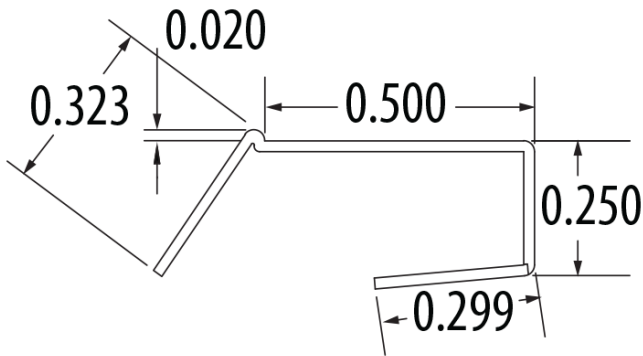

1/2" WIPER & TFCG-1/2 CHANNEL W/ GUARD

DYNATECT WAY WIPERS

1/2" WIPER, POLYURETHANE
PN0484327

WIPER
(Can be purchased as separate units)

TFCG-1/2 CHANNEL FOR 1/2" WIPER
PN0484341

WIPER & CHANNEL W/ GUARD
(Can be purchased as separate units)