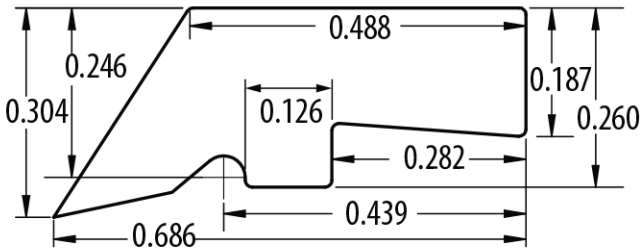

1/2" WIPER & TFCG-1/2 CHANNEL W/ GUARD

DYNATECT WAY WIPERS

1/2" WIPER, POLYURETHANE
PN0484327

WIPER
(Can be purchased as separate units)

TFCG-1/2 CHANNEL FOR 1/2" WIPER
PN0484341

WIPER & CHANNEL W/ GUARD
(Can be purchased as separate units)