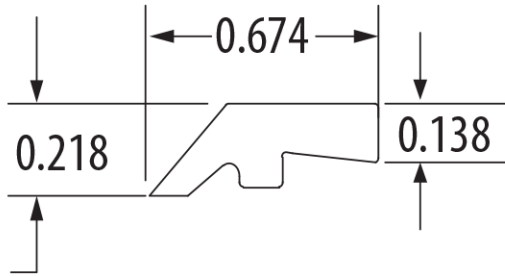

## 5/16" WIPER & TFCG-5/16 CHANNEL W/ GUARD

DYNATECT WAY WIPERS

**5/16" WIPER, POLYURETHANE**  
PN0484326 (96" lengths)

**WIPER**  
(purchased as separate units)

**TFCG-5/16 CHANNEL FOR 5/16" WIPER**  
PN0484340 (48" lengths)