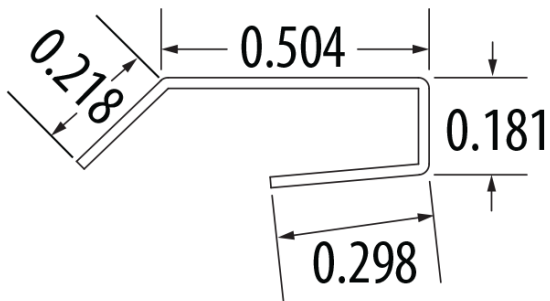

## 5/16" WIPER & TFCG-5/16 CHANNEL W/ GUARD

DYNATECT WAY WIPERS

**5/16" WIPER, POLYURETHANE**  
PN0484326 (96" lengths)

**WIPER**  
(purchased as separate units)

**TFCG-5/16 CHANNEL FOR 5/16" WIPER**  
PN0484340 (48" lengths)