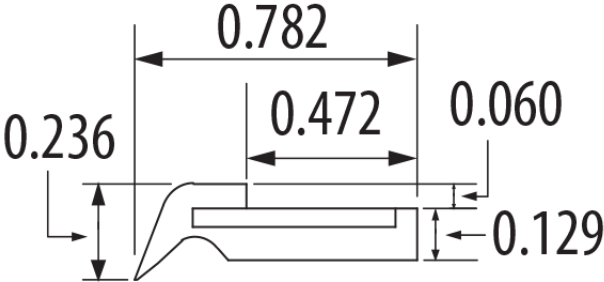

# TFW-MA12 (N7) WIPER & TFG-MA12 GUARD

DYNATECT WAY WIPERS

TFW-MA12 (N7) WIPER, NITRILE  
PN0484338

**WIPER**  
TFW-MA12 (N7) Wiper

TFG-MA12 (N7)  
PN0484349

**GUARD**  
for TFW-MA12 (N7) Wiper