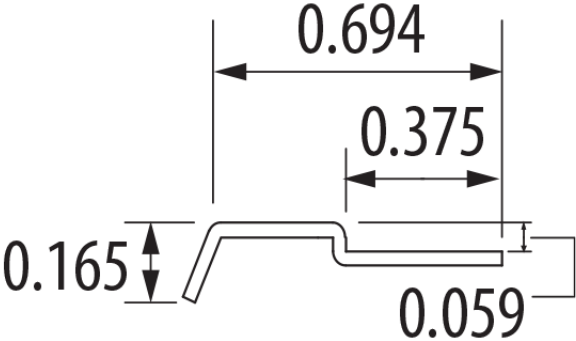

# TFW-MA12 (N7) WIPER & TFG-MA12 GUARD

DYNATECT WAY WIPERS

TFW-MA12 (N7) WIPER, NITRILE  
PN0484338

**WIPER**  
TFW-MA12 (N7) Wiper

TFG-MA12 (N7)  
PN0484349

**GUARD**  
for TFW-MA12 (N7) Wiper