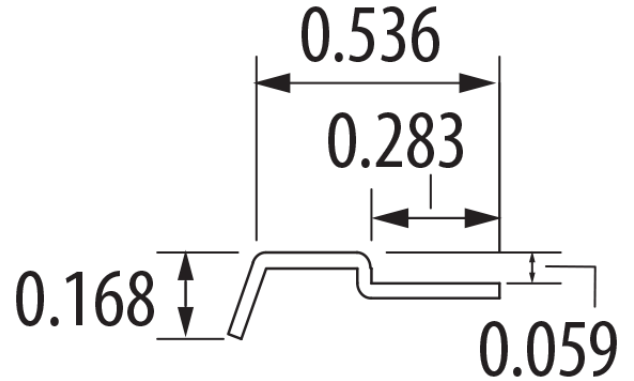

## DYNATECT WAY WIPERS

TFW-MA8 (N6) WIPER, NITRILE  
PN0484337

TFG-MA8 (N6) CHANNEL  
PN0484348

WIPER

GUARD  
for TFW-MA8 (N6)

WIPER & GUARD  
(Can be purchased as separate units)