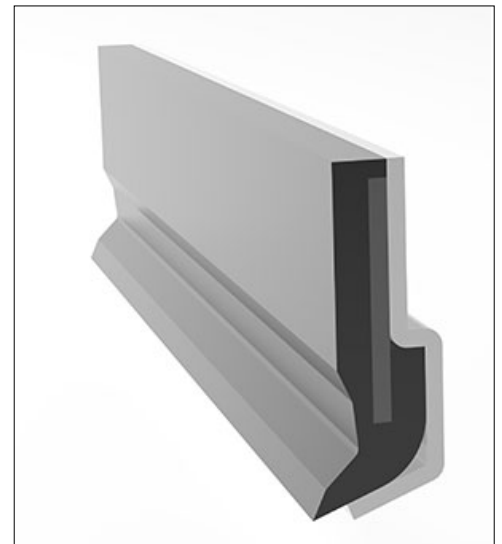

## DYNATECT WAY WIPERS

TFW-MA8 (N6) WIPER, NITRILE  
PN0484337

TFG-MA8 (N6) CHANNEL  
PN0484348

WIPER

GUARD  
for TFW-MA8 (N6)

WIPER & GUARD  
(Can be purchased as separate units)