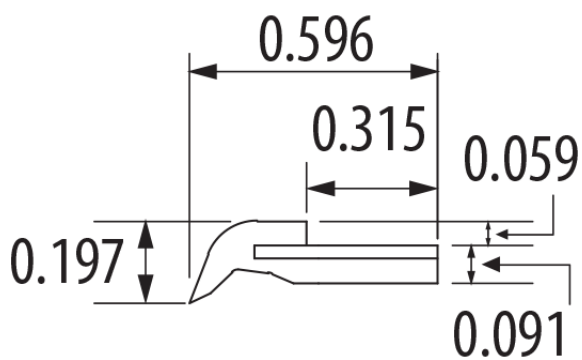

## DYNATECT WAY WIPERS

TFW-MA8 (N6) WIPER, NITRILE  
PN0484337

TFG-MA8 (N6) CHANNEL  
PN0484348

WIPER

GUARD  
for TFW-MA8 (N6)

WIPER & GUARD  
(Can be purchased as separate units)