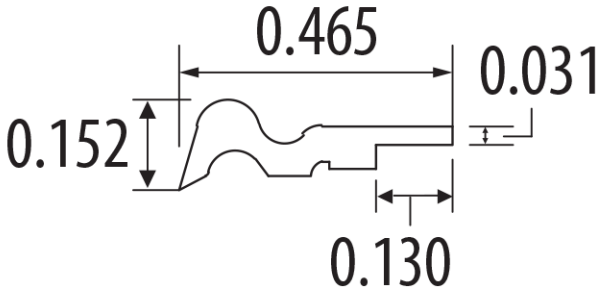

# PR2 WIPER & PR2 CHANNEL

DYNATECT WAY WIPERS

**WIPER & CHANNEL**  
(Can be purchased as separate units)

**PR2 WIPER, POLYURETHANE**  
PN0484334

**PR2 CHANNEL CASE**  
PN0484345