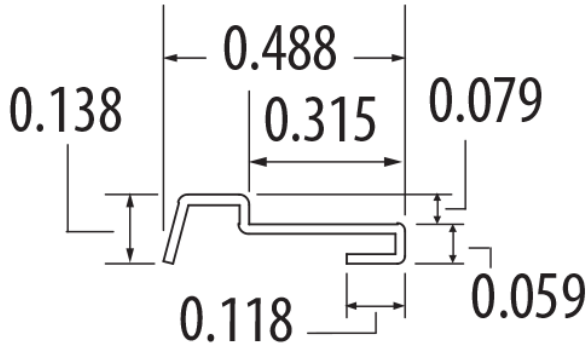

# PR2 WIPER & PR2 CHANNEL

DYNATECT WAY WIPERS

**WIPER & CHANNEL**  
(Can be purchased as separate units)

**PR2 WIPER, POLYURETHANE**  
PN0484334

**PR2 CHANNEL CASE**  
PN0484345