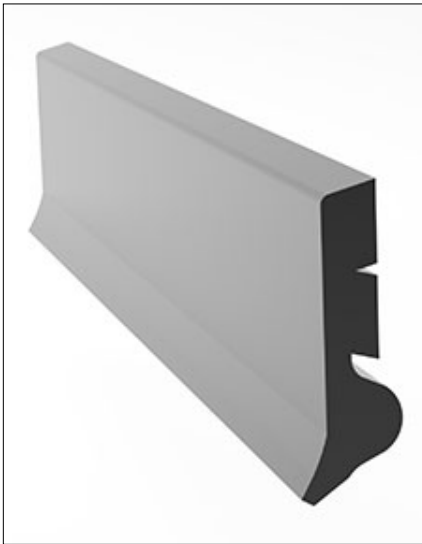

TFW-740 WIPER & TFCG-741 CHANNEL

DYNATECT WAY WIPERS

TFW-740 WIPER, POLYURETHANE
PN0484333

TFCG-741 CHANNEL W/ GUARD
PN0484350

WIPER

CHANNEL W/ GUARD
for TFW-740 Wiper

WIPER & CHANNEL