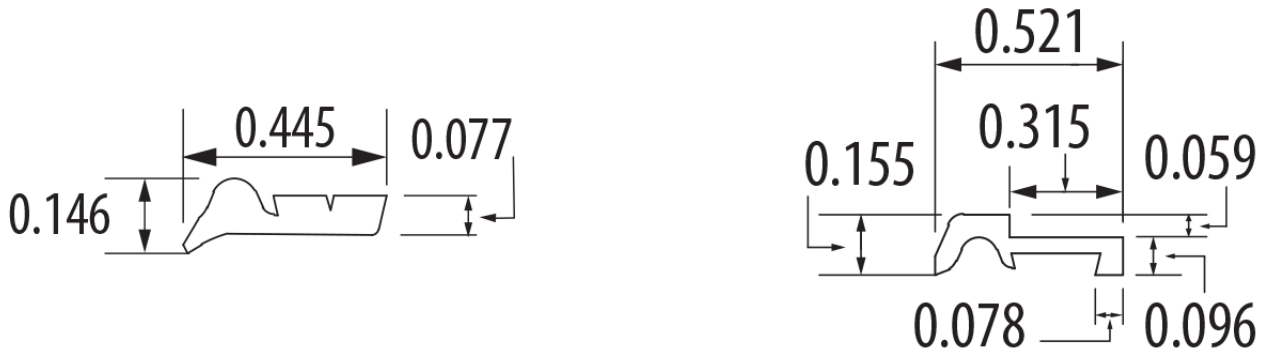

TFW-740 WIPER & TFCG-741 CHANNEL

DYNATECT WAY WIPERS

TFW-740 WIPER, POLYURETHANE
PN0484333

TFCG-741 CHANNEL W/ GUARD
PN0484350

WIPER

CHANNEL W/ GUARD
for TFW-740 Wiper

WIPER & CHANNEL