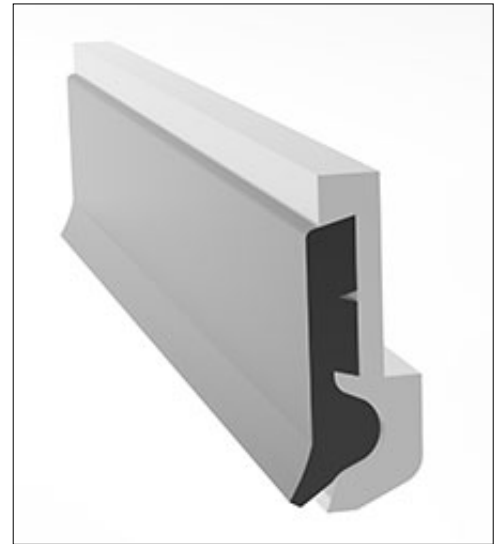

TFW-740 WIPER & TFCG-741 CHANNEL

DYNATECT WAY WIPERS

TFW-740 WIPER, POLYURETHANE
PN0484333

TFCG-741 CHANNEL W/ GUARD
PN0484350

WIPER

CHANNEL W/ GUARD
for TFW-740 Wiper

WIPER & CHANNEL