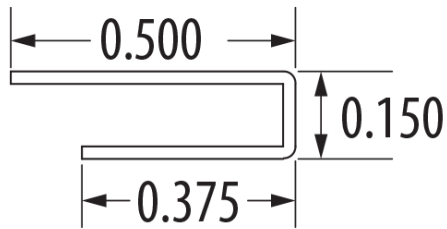

1/8" WIPER, CHANNEL & GUARD

DYNATECT WAY WIPERS

WIPER, CHANNEL & GUARD
(Can be purchased as separate units)

TFW-1/8 WIPER, POLYURETHANE
PN0484325

TFC-1/8 CHANNEL FOR 1/8" WIPER
PN0484339

TFG-1/8 GUARD FOR 1/8" WIPER
PN0484346