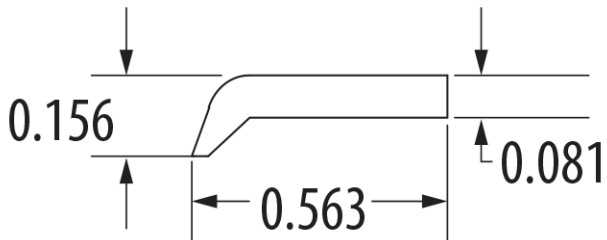

1/8" WIPER, CHANNEL & GUARD

DYNATECT WAY WIPERS

WIPER, CHANNEL & GUARD
(Can be purchased as separate units)

TFW-1/8 WIPER, POLYURETHANE
PN0484325

TFC-1/8 CHANNEL FOR 1/8" WIPER
PN0484339

TFG-1/8 GUARD FOR 1/8" WIPER
PN0484346