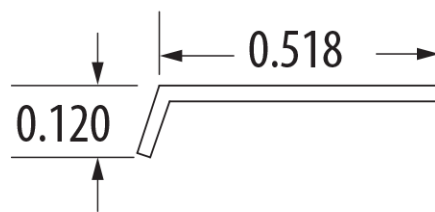

1/8" WIPER, CHANNEL & GUARD

DYNATECT WAY WIPERS

WIPER, CHANNEL & GUARD
(Can be purchased as separate units)

TFW-1/8 WIPER, POLYURETHANE
PN0484325

TFC-1/8 CHANNEL FOR 1/8" WIPER
PN0484339

TFG-1/8 GUARD FOR 1/8" WIPER
PN0484346